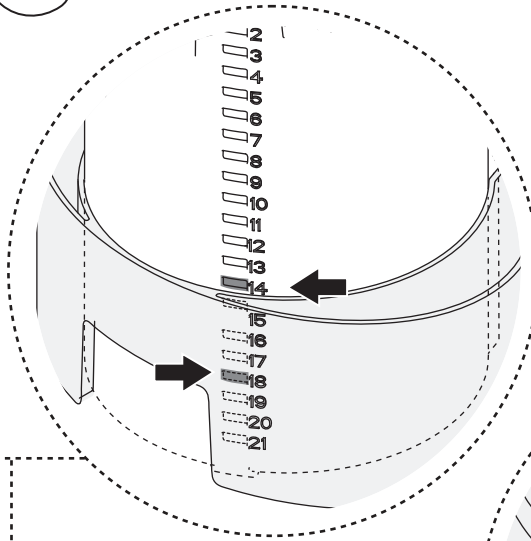

# 6

**FRONT**

**6** TOP

**i**

X =

[www.dolphinsolutions.co.uk](http://www.dolphinsolutions.co.uk)

7

Ø 10mm

6L

4.5L

6L

4.5L

**i**

Pressure < 1 bar